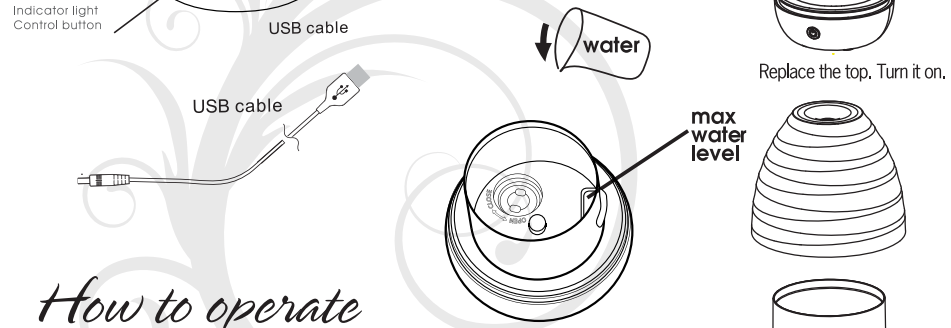

How to operate

Continuous Mist: Continuous misting mode.