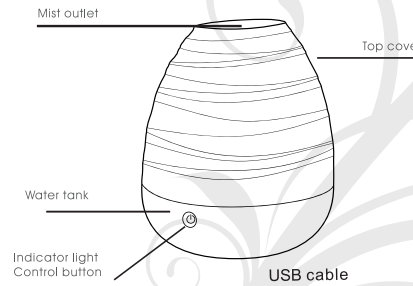

Orange You Delightful

Add the following oils to a diffuser and enjoy:

- 10 drops of NOW® Orange Oil
- 25 drops of NOW® Vanilla Concentrate Oil

Energizing

Add the following oils to a diffuser and enjoy:

- 1 drop of NOW® Peppermint Oil
- 1 drop of NOW® Rosemary Oil
- 2 drops of NOW® Cinnamon Leaf Oil

Relaxing Blends

Peace of Mind

Add the following oils to a diffuser and enjoy:

- 10 drops of NOW® Lavender Oil
- 6 drops of NOW® Chamomile Oil

Calming Night

Add the following oils to a diffuser and enjoy:

- 4 drops of NOW® Cypress Oil
- 4 drops of NOW® Lavender Oil
- 4 drops of NOW® Marjoram Oil

Romance Blends

Love is in the Air

Add the following oils to a diffuser and enjoy:

- 1 drop of NOW® Patchouli Oil
- 3 drops of NOW® Jasmine Absolute Oil
- 5 drops of NOW® Geranium Oil

Things are Just Rosey

Add the following oils to a diffuser and enjoy:

- 1 drop of NOW® Geranium Oil
- 15 drops of NOW® Rose Absolute Oil

Congratulations on your purchase of NOW® Solutions Ultrasonic USB Oil Diffuser designed for indoor use only. Please read the instructions carefully before using.

How it works

NOW® Solutions Ultrasonic USB Oil Diffuser uses high frequency ultrasonic technology that vibrates water inside the unit creating an ultra fine mist. When essential oils are added, they are immediately dispersed into the air providing healthful benefits and helping to ionize the air. It plugs into your computer and goes anywhere you want to create a relaxing environment.

What's included