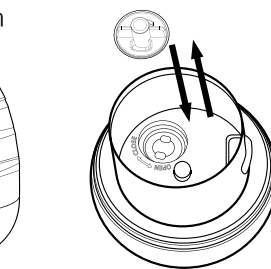

How to operate

Continuous Mist: Continuous misting mode.

Modes of Operation.

- 1st push: On, rotating LED lights on
- 2nd push: On, lights off
- 3rd push: Off, light off

The power output should be 5V,1A or more than 5V,1A. If below 5V,1A the mist is too small. A laptop computer's power is OK but a desktop computer is not suitable.

The energy ring is designed to be a little loose fitting for convenient cleaning. If the energy ring falls out, return it to the transducer in the position shown above by rotating it clockwise.

After a long usage, the surface of the transducer will be covered with sediment, which will result in an unstable or reduced mist. When this happens remove the energy ring, wash and wipe clean the transducer and replace the ring by rotating clockwise.